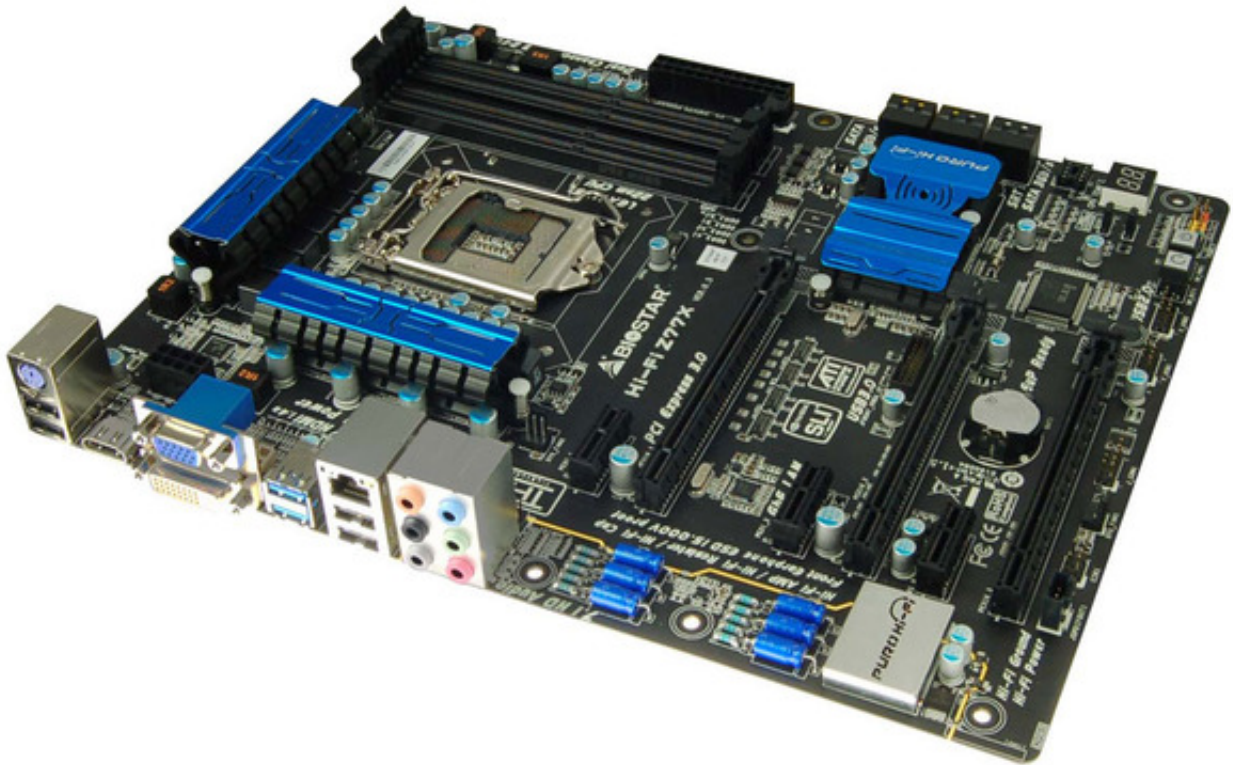

DOWNLOAD

[Intel Motherboard Driver](#)

[Intel Motherboard Driver](#)

IBASE is a manufacturer of industrial computer, panel PC, motherboard, SBC, ... Intel HD Graphics kabylake Driver ... MI987. Intel 4th Generation Chipset Driver.

Download the Combined Chipset and Radeon Graphics driver installer and run ... If your system is not running Windows 7 or 10, or for drivers/software for other The Intel Driver Assistant automates finding the correct new drivers for your CPU and chip set, and has many drivers and patches Windows One-stop area for access to product-specific resources including BIOS, Drivers, Manuals and Memory Compatibility Lists. ... Enter Motherboard Model Number. ... on it with media creation tool. After window's installation my second monitor is not being detected. It is plugged into my motherboard via HDMI ASRock's 939SLI32-eSATA2 motherboard combines ULI's M1695 Triple ... It also has the ability to support SLI through ULI's PowerExpress Engine Enabling driver, with ... Supports SATA AHCI with NCQ © Intel High Definition Audio (Azalia) ...